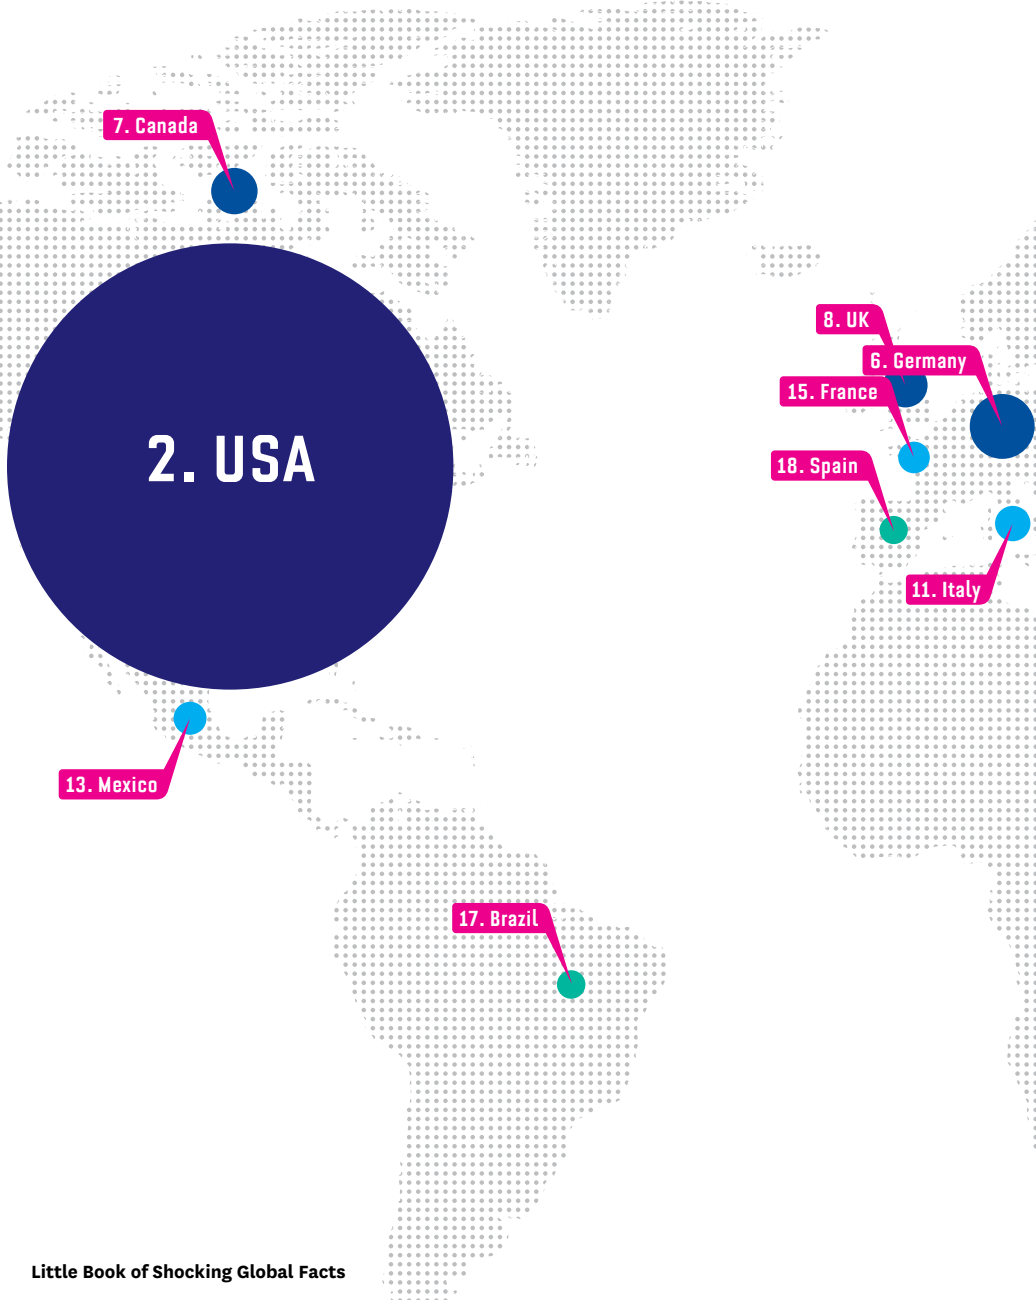

TOP 20 CARBON EMITTING COUNTRIES

KEY: MILLION METRIC TONS OF CARBON DIOXIDE PER YEAR

<500

500-1000

1000-2000

>2000

A world map with a dotted texture. A large dark blue circle in the center contains the text "1. China". Surrounding this circle are 20 smaller callouts, each consisting of a colored circle (blue or pink) and a pink rectangular label with a white border. The callouts point to various geographical locations on the map. The countries listed are: 1. China (center), 3. Russia (top left), 4. India (bottom center), 5. Japan (right), 9. South Korea (right), 10. Iran (left), 12. South Africa (bottom left), 14. Saudi Arabi (left), 16. Australia (bottom right), 19. Ukraine (left), and 20. Poland (top left).

1. China

3. Russia

20. Poland

19. Ukraine

10. Iran

9. South Korea

5. Japan

14. Saudi Arabi

4. India

12. South Africa

16. Australia