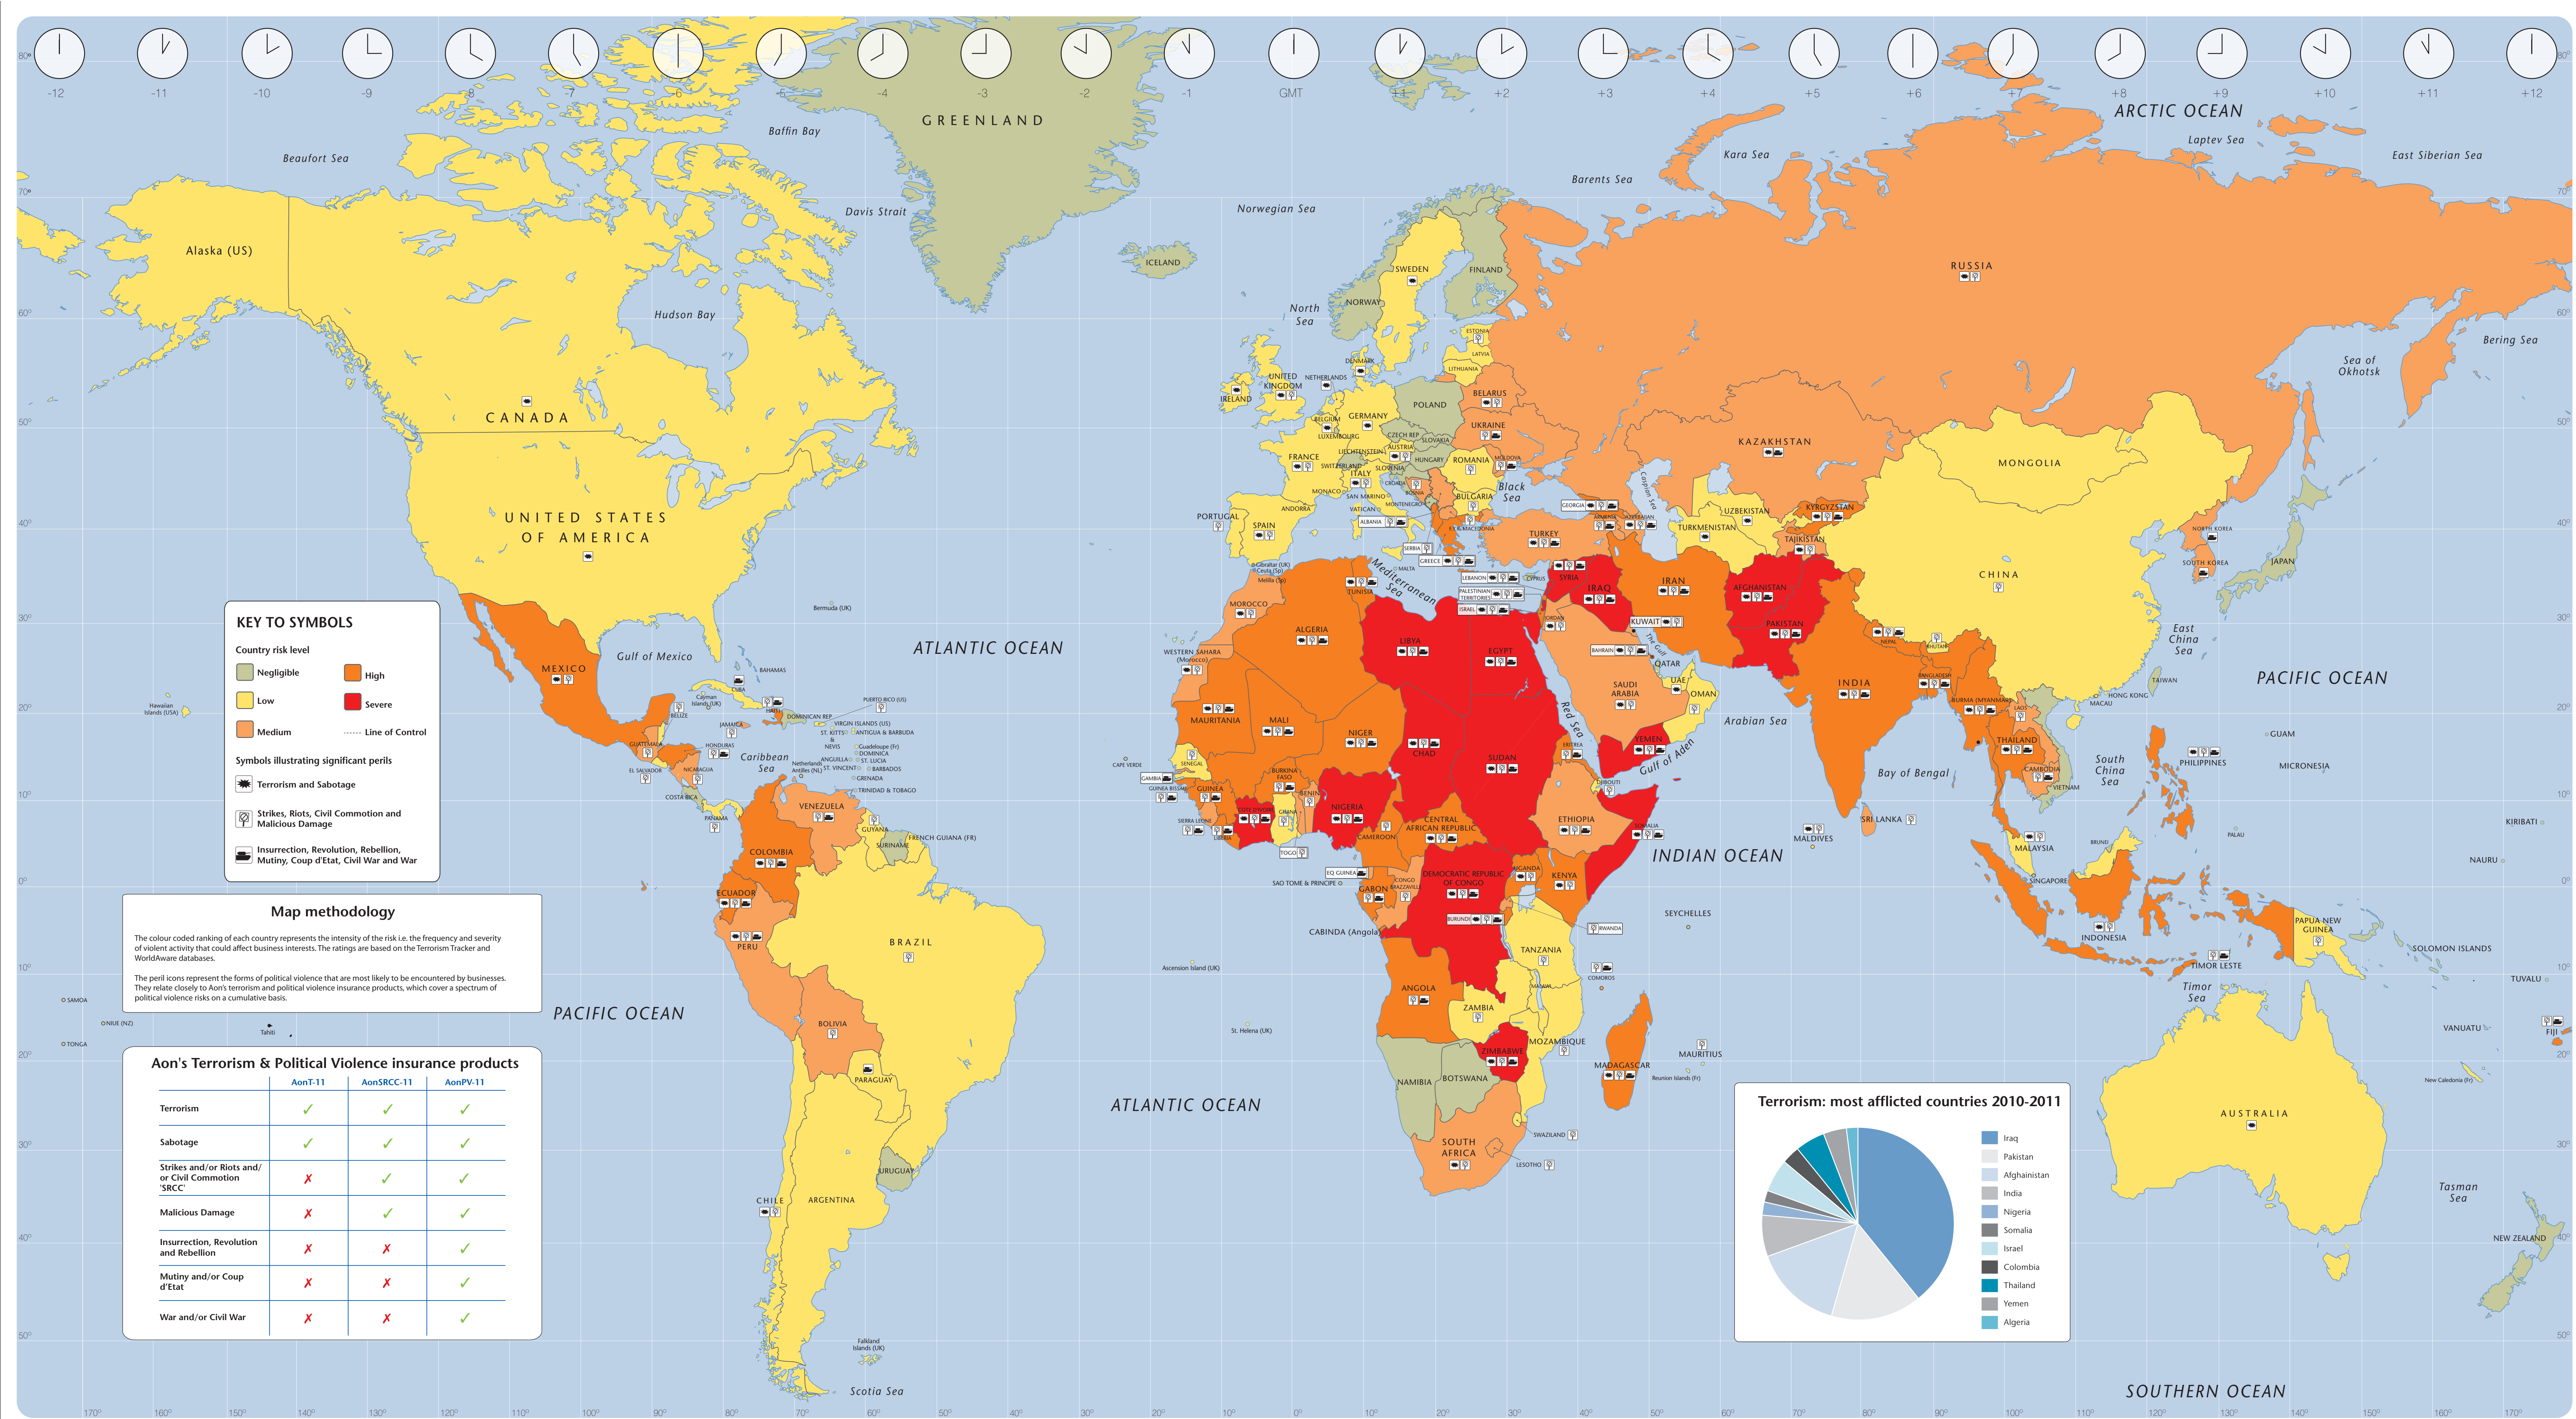

2011 Terrorism & Political Violence Map

Aon's unique approach to terrorism and political violence risk management combines threat assessment, impact analysis and crisis management consulting with individually structured insurance programmes to ensure you have the most appropriate solution in place. For further information please speak to your Aon broker, or visit www.aon.com