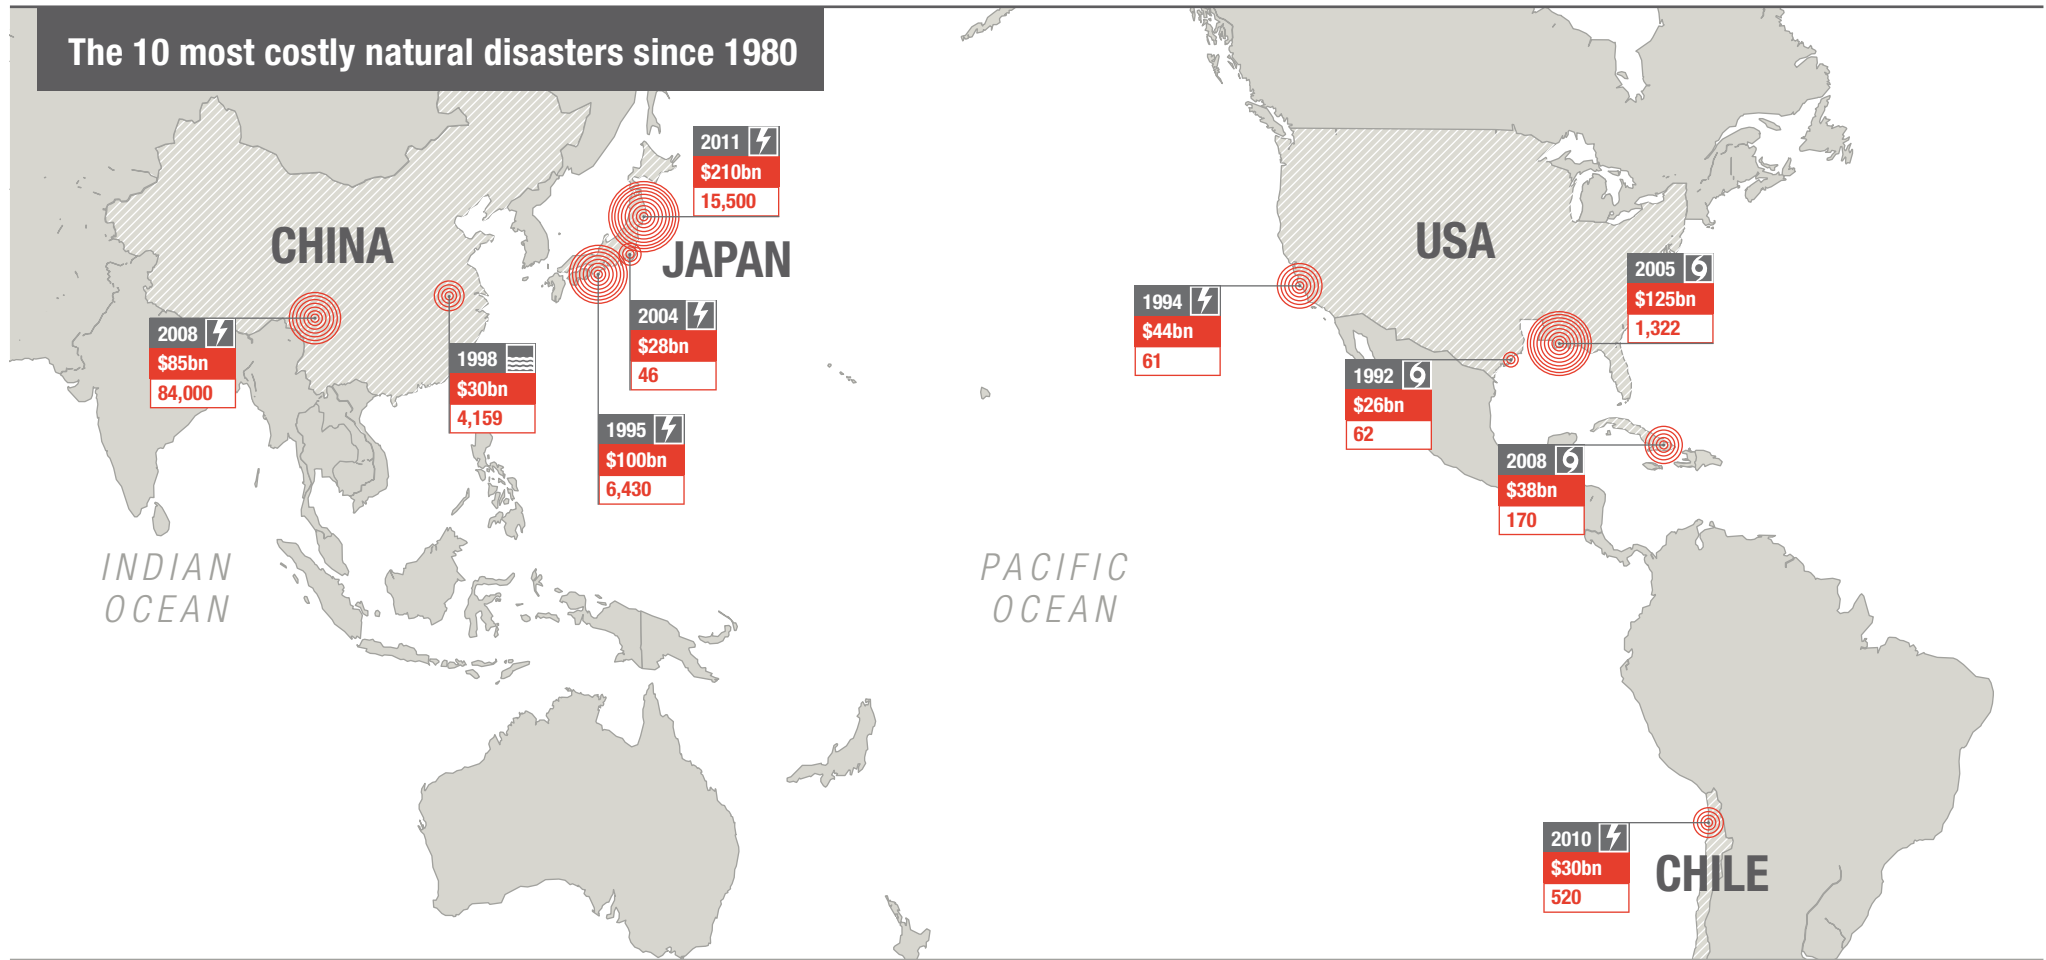

The 10 most costly natural disasters since 1980

The 10 most deadly natural disasters since 1980

Tsunami	Hurricane	<b>2000</b> Year
Earthquake	Heatwave	<b>\$\$\$</b> Economic losses
Floods	Tropical cyclone	<b>1,000</b> Fatalities
	Magnitude of event	