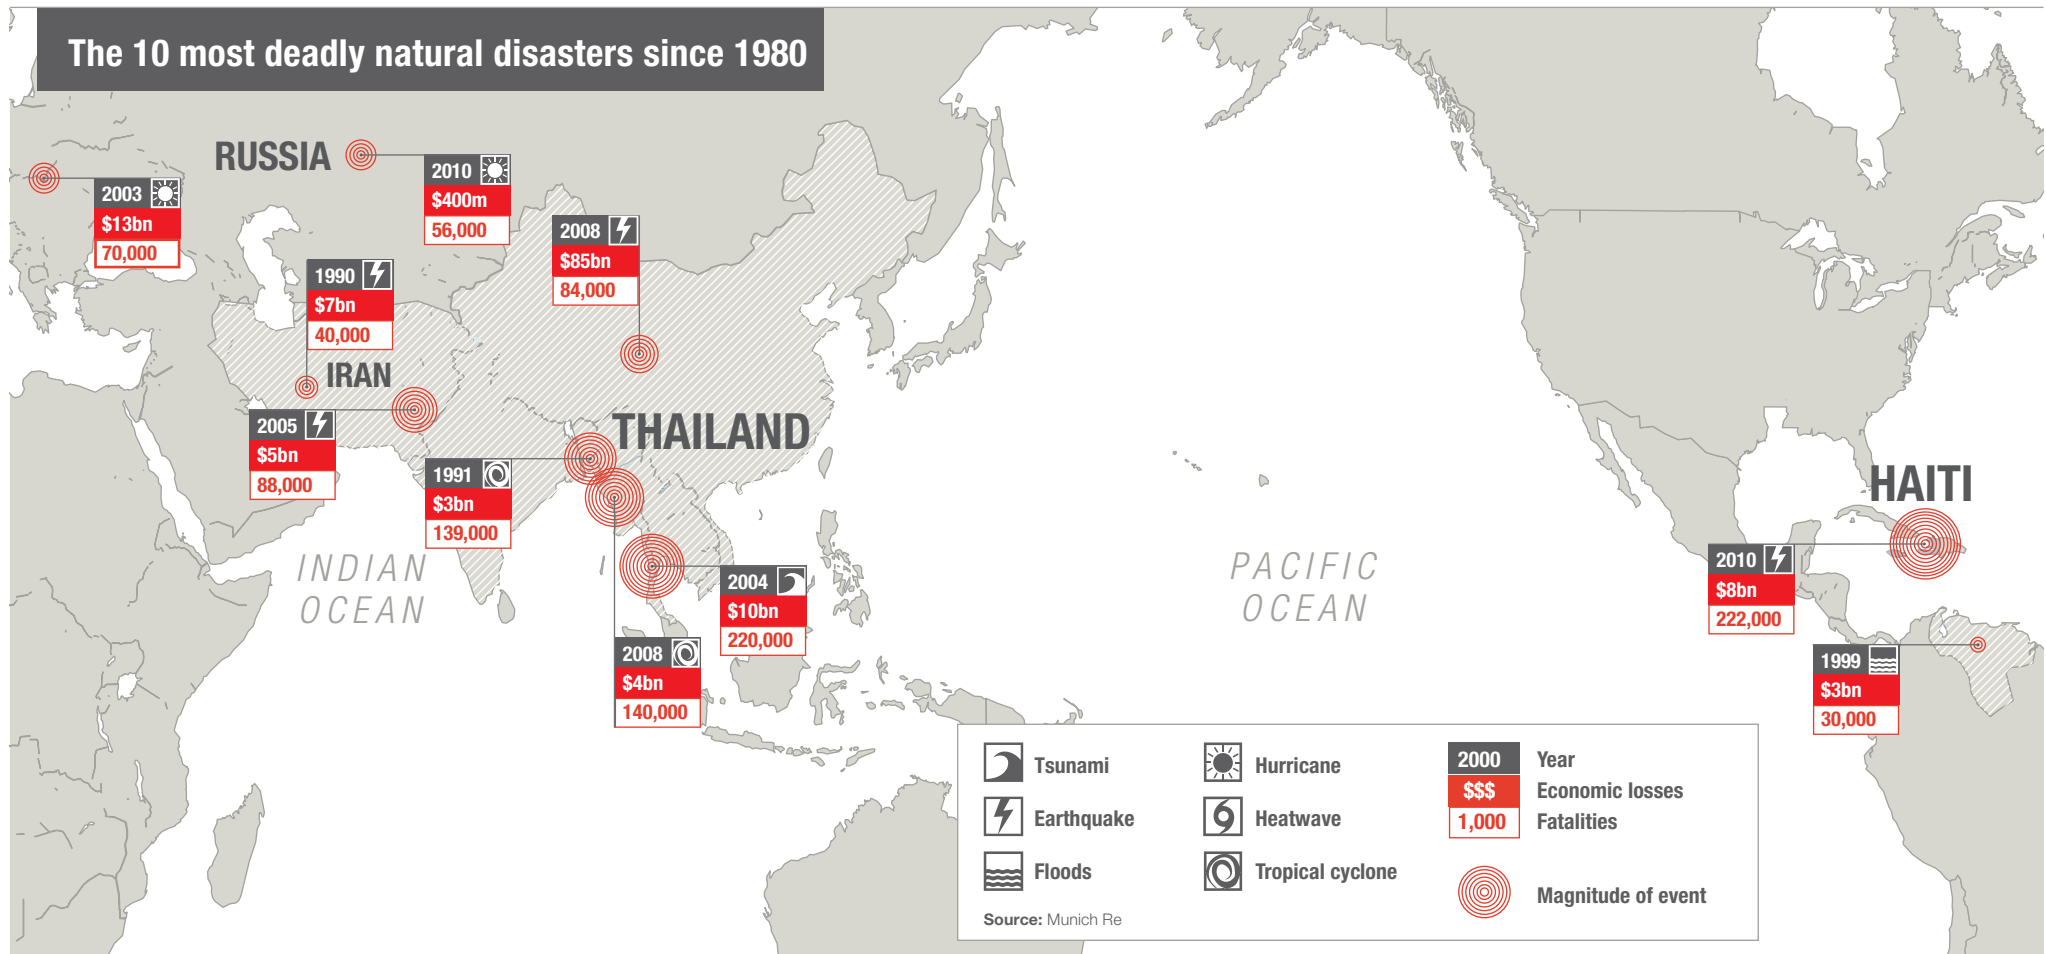

The 10 most costly natural disasters since 1980

The 10 most deadly natural disasters since 1980

Tsunami	Hurricane	<b>2000</b> Year
Earthquake	Heatwave	<b>\$\$\$</b> Economic losses
Floods	Tropical cyclone	<b>1,000</b> Fatalities
	Magnitude of event	